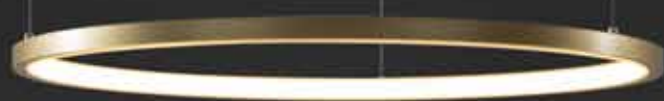

EMISSIONE
INTERNA

BIANCO/
BRONZO SPAZZOLATO/
ORO SPAZZOLATO/