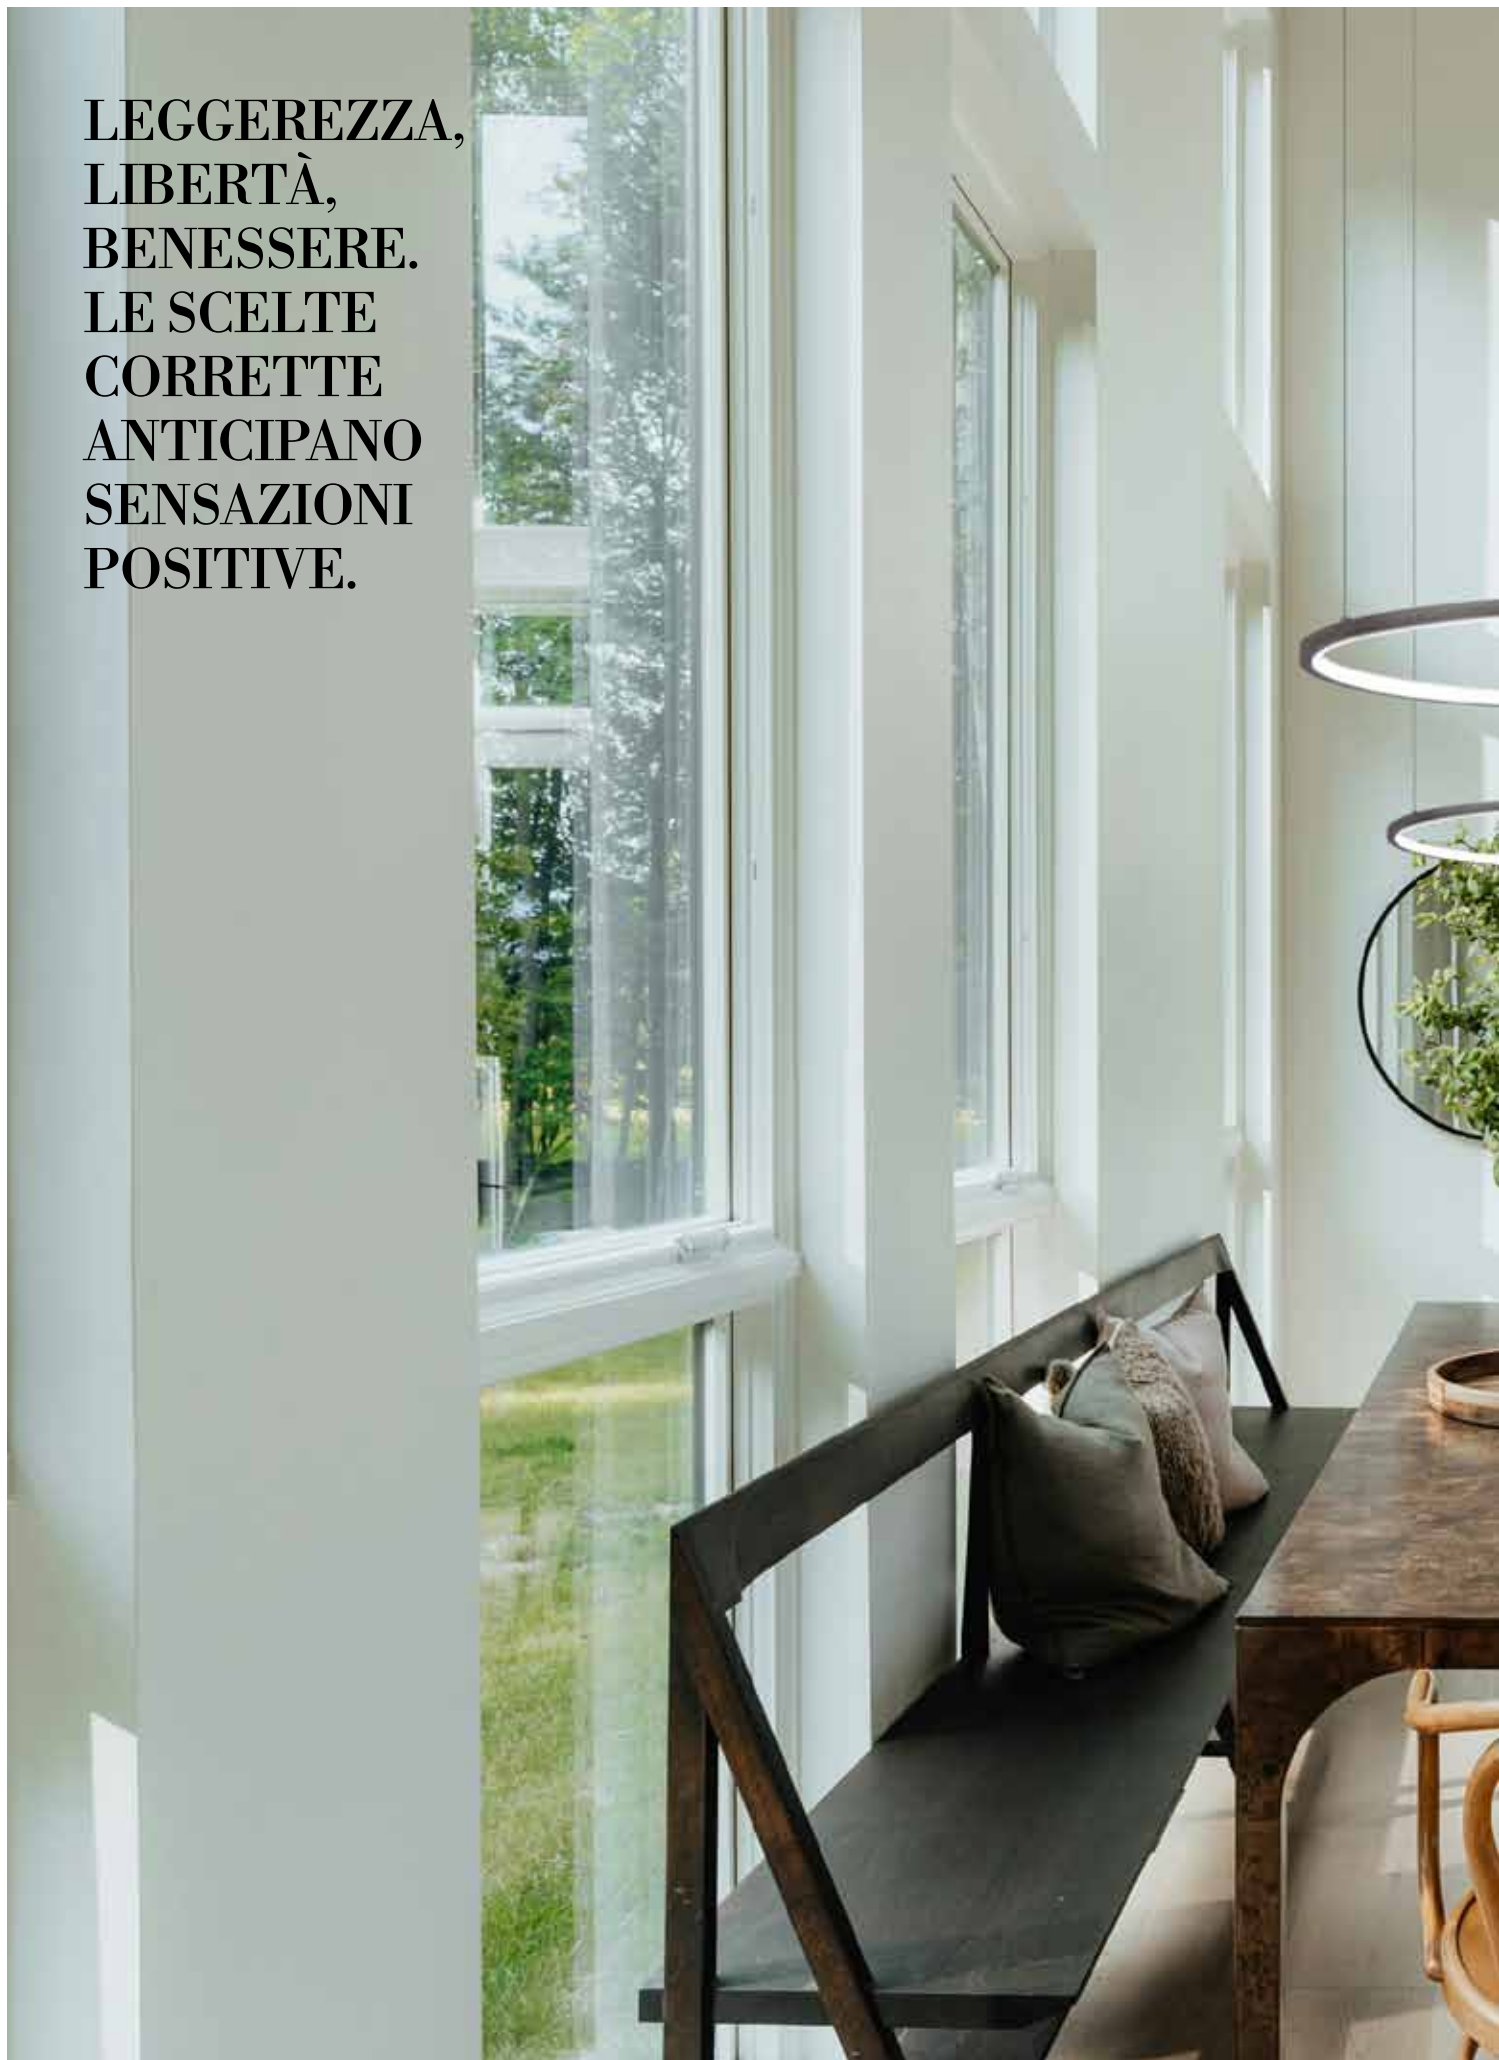

**LEGGEREZZA,
LIBERTÀ,
BENESSERE.
LE SCELTE
CORRETTE
ANTICIPANO
SENSAZIONI
POSITIVE.**