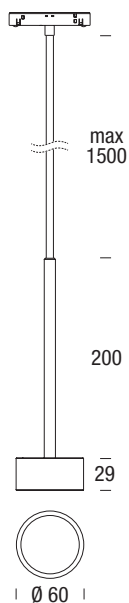

## TRACK LIGHTING

## ACE / ACOUSTIC\_Led

Power	Lumen output	Code to complete *
9,5 W	700 lm	<b>CB-SB +</b> ■ ▲ ❖

◆ 48Vdc | IP20

CRI>80 | RG0 | SCDM<3 - UP to 73 lm/W | L80/B20 60.000 h.  
Lumen output values: luminaire luminous flux at 4000 K

## \* Select your option

Colour		CCT		Control	
Nero	B	2700 K	1	On/Off	NV
		3000 K	2	DALI	DV
		4000 K	3		

## CALOTTA

Description		Code to complete *
Calotta	Ø 450_H.80	<b>BSS01A +</b> ❖
	Ø 600_H.154	<b>BSS01B +</b> ❖