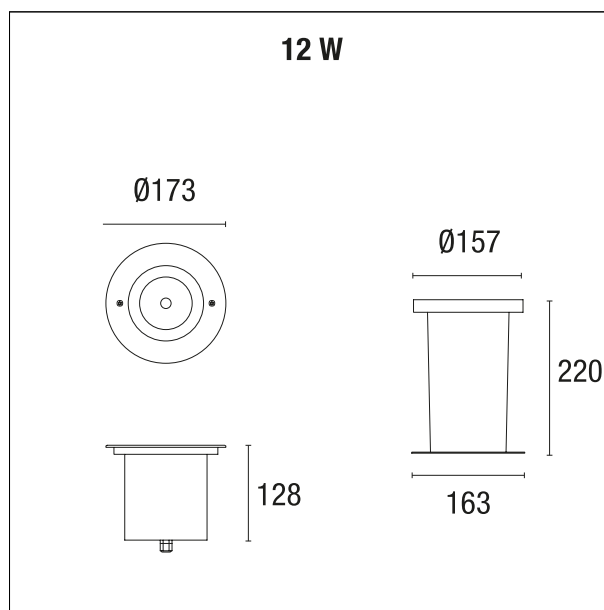

#### PRODUCTS CHARACTERISTICS

installation type	<b>incassato a terra</b>
material	<b>acciaio inox AISI 316L</b>
Color	<b>acciaio</b>
Power	<b>12 W</b>
Lumen output - Full emission	/
Efficacy	/
net weight	<b>1,2 kg.</b>