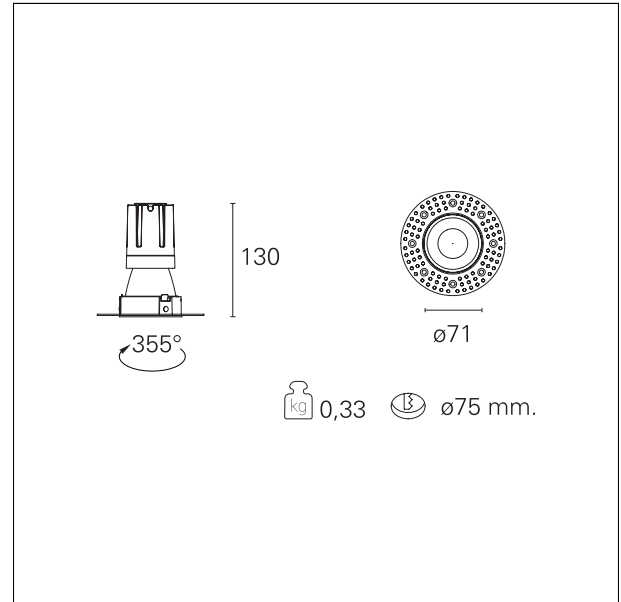

#### DESCRIPTION

Nemo TL is the trimless series of the Nemo family designed for installations in plasterboard false ceilings with no visible edge. Models up to 24W are equipped with a pre-drilled fixed frame for direct fixing of the luminaire to the false ceiling; The 33W and 42W models are equipped with height-adjustable fixing frame. Nemo TL Comfort is the solution for installations with maximum visual comfort; thanks to its 48 ° cut off, the TL Comfort version of the Nemo series guarantees maximum control of direct glare. The lighting modules are all equipped with the latest generation of LEDs (CRI > 90 and SDCM < 3). The interchangeable secondary reflectors are available in four different satin finishes and allow you to aesthetically characterize the system even after the first installation without changing the lighting performance. The safety cable supplied prevents accidental drops and the "fast plug" connection system to the driver allows quick and safe installation.

#### PRODUCTS CHARACTERISTICS

installation type	<b>trimless recessed</b>
material	<b>Aluminum</b>
Color	<b>Matt black</b>
Power	<b>15 W</b>
Lumen output - Full emission	<b>1402 lm</b>
Efficacy	<b>93 lm/W</b>
Diameter	<b>Ø 71 mm.</b>
Dimensions	<b>h 130 mm.</b>
net weight	<b>0,33 kg.</b>

#### HOLE RECESS DIMENSIONS

hole recess diameter	<b>Ø 75 mm.</b>
----------------------	-----------------